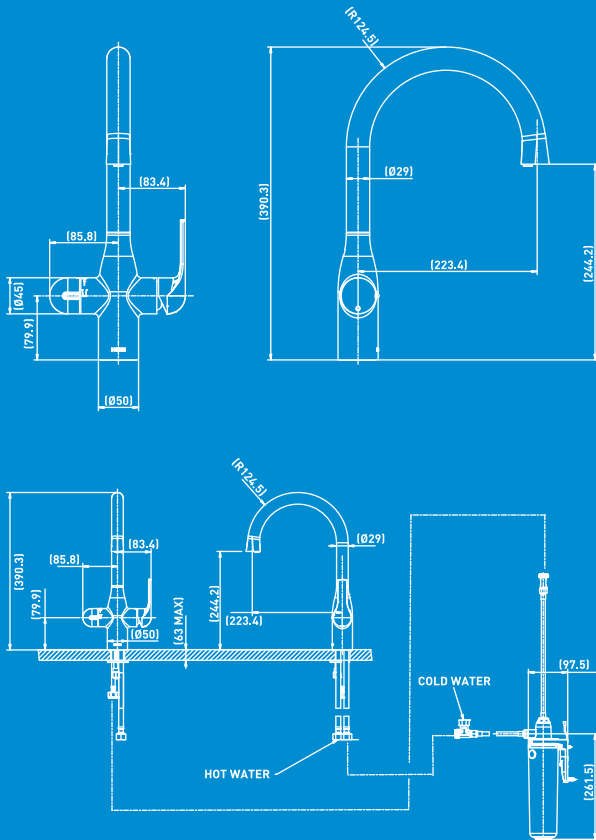

Dimension: